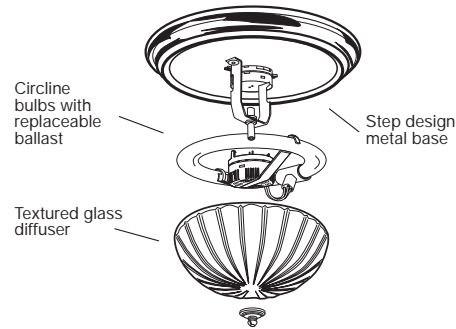

18, 40 or 58 Watt Advanced T6 Circline Lamps

- NPF, 10,000 Hours lamp life, 50,000 Hrs. ballast life

Item #	Description	Ballast Wattage	Incandescent Wattage Comparison	Initial Lumens	Input Line Current	Replacement Lamp
14818CP	11" Copper Patina, Melon Glass Dome	18	75	1200	.30A	32018
14818TW	11" Textured White, Melon Glass Dome	18	75	1200	.30A	32018
14818BS	11" Brushed Steel, Melon Glass Dome	18	75	1200	.30A	32018
14818PB	11" Polished Brass, Melon Glass Dome	18	75	1200	.30A	32018
14840CP ★	13" Copper Patina, Melon Glass Dome	40	120	2800	.66A	32040
14840TW ★	13" Textured White, Melon Glass Dome	40	120	2800	.66A	32040
14840BS ★	13" Brushed Steel, Melon Glass Dome	40	120	2800	.66A	32040
14840PB ★	13" Polished Brass, Melon Glass Dome	40	120	2800	.66A	32040
14858CP ★	15" Copper Patina, Melon Glass Dome	58	225	3700	.80A	32058
14858TW ★	15" Textured White, Melon Glass Dome	58	225	3700	.80A	32058
14858BS ★	15" Brushed Steel, Melon Glass Dome	58	225	3700	.80A	32058
14858PB ★	15" Polished Brass, Melon Glass Dome	58	225	3700	.80A	32058

★ = Energy Star

Applications:

- Use anywhere a standard incandescent ceiling fixture is used.
- Bedrooms, Hallways, Kitchens, Living Rooms, Recreation Rooms

Specifications (at full brightness)

End of Life Protection-----	Yes
Ballast Type -----	Electronic
Starting Method -----	Modified Rapid Start
Input Line Voltage -----	120VAC
Input Line Frequency -----	50/60HZ
Lamp Life (rated) -----	10,000 Hours
Ballast Life (rated) -----	50,000 Hours
Color Temperature -----	2850°K
Color Rendering Index -----	84
Minimum Starting Temperature -----	-20 ° F
Maximum Operating Temperature -----	160 ° F
U.L. / C.U.L. Listed -----	Yes
FCC Compliance -----	Part 18, Subpart C
Lamp Operating Frequency -----	45 KHZ
Lamp Current Crest Factor -----	< 1.60
Maximum Open Circuit Voltage -----	600V
Power Factor -----	> .50
Total Harmonic Distortion -----	< 150%