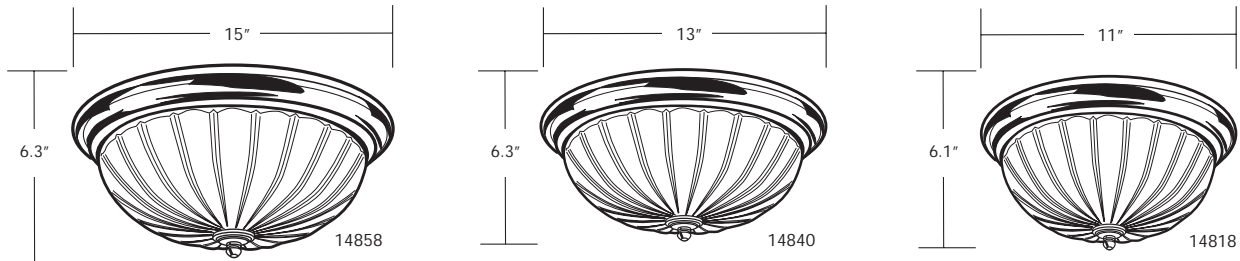

18, 40 or 58 Watt Advanced T6 Circline Lamps

- NPF, 10,000 Hours lamp life, 50,000 Hrs. ballast life

Item #	Description	Ballast Wattage	Incandescent Wattage Comparison	Initial Lumens	Input Line Current	Replacement Lamp
14818CP	11" Copper Patina, Melon Glass Dome	18	75	1200	.30A	32018
14818TW	11" Textured White, Melon Glass Dome	18	75	1200	.30A	32018
14818BS	11" Brushed Steel, Melon Glass Dome	18	75	1200	.30A	32018
14818PB	11" Polished Brass, Melon Glass Dome	18	75	1200	.30A	32018
14840CP ★	13" Copper Patina, Melon Glass Dome	40	120	2800	.66A	32040
14840TW ★	13" Textured White, Melon Glass Dome	40	120	2800	.66A	32040
14840BS ★	13" Brushed Steel, Melon Glass Dome	40	120	2800	.66A	32040
14840PB ★	13" Polished Brass, Melon Glass Dome	40	120	2800	.66A	32040
14858CP ★	15" Copper Patina, Melon Glass Dome	58	225	3700	.80A	32058
14858TW ★	15" Textured White, Melon Glass Dome	58	225	3700	.80A	32058
14858BS ★	15" Brushed Steel, Melon Glass Dome	58	225	3700	.80A	32058
14858PB ★	15" Polished Brass, Melon Glass Dome	58	225	3700	.80A	32058

★ = Energy Star

Applications:

- Use anywhere a standard incandescent ceiling fixture is used.
- Bedrooms, Hallways, Kitchens, Living Rooms, Recreation Rooms

Specifications (at full brightness)

End of Life Protection-----	Yes
Ballast Type -----	Electronic
Starting Method -----	Modified Rapid Start
Input Line Voltage -----	120VAC
Input Line Frequency -----	50/60HZ
Lamp Life (rated) -----	10,000 Hours
Ballast Life (rated) -----	50,000 Hours
Color Temperature -----	2850°K
Color Rendering Index -----	84
Minimum Starting Temperature -----	-20 ° F
Maximum Operating Temperature -----	160 ° F
U.L. / C.U.L. Listed -----	Yes
FCC Compliance -----	Part 18, Subpart C
Lamp Operating Frequency -----	45 KHZ
Lamp Current Crest Factor -----	< 1.60
Maximum Open Circuit Voltage -----	600V
Power Factor -----	> .50
Total Harmonic Distortion -----	< 150%